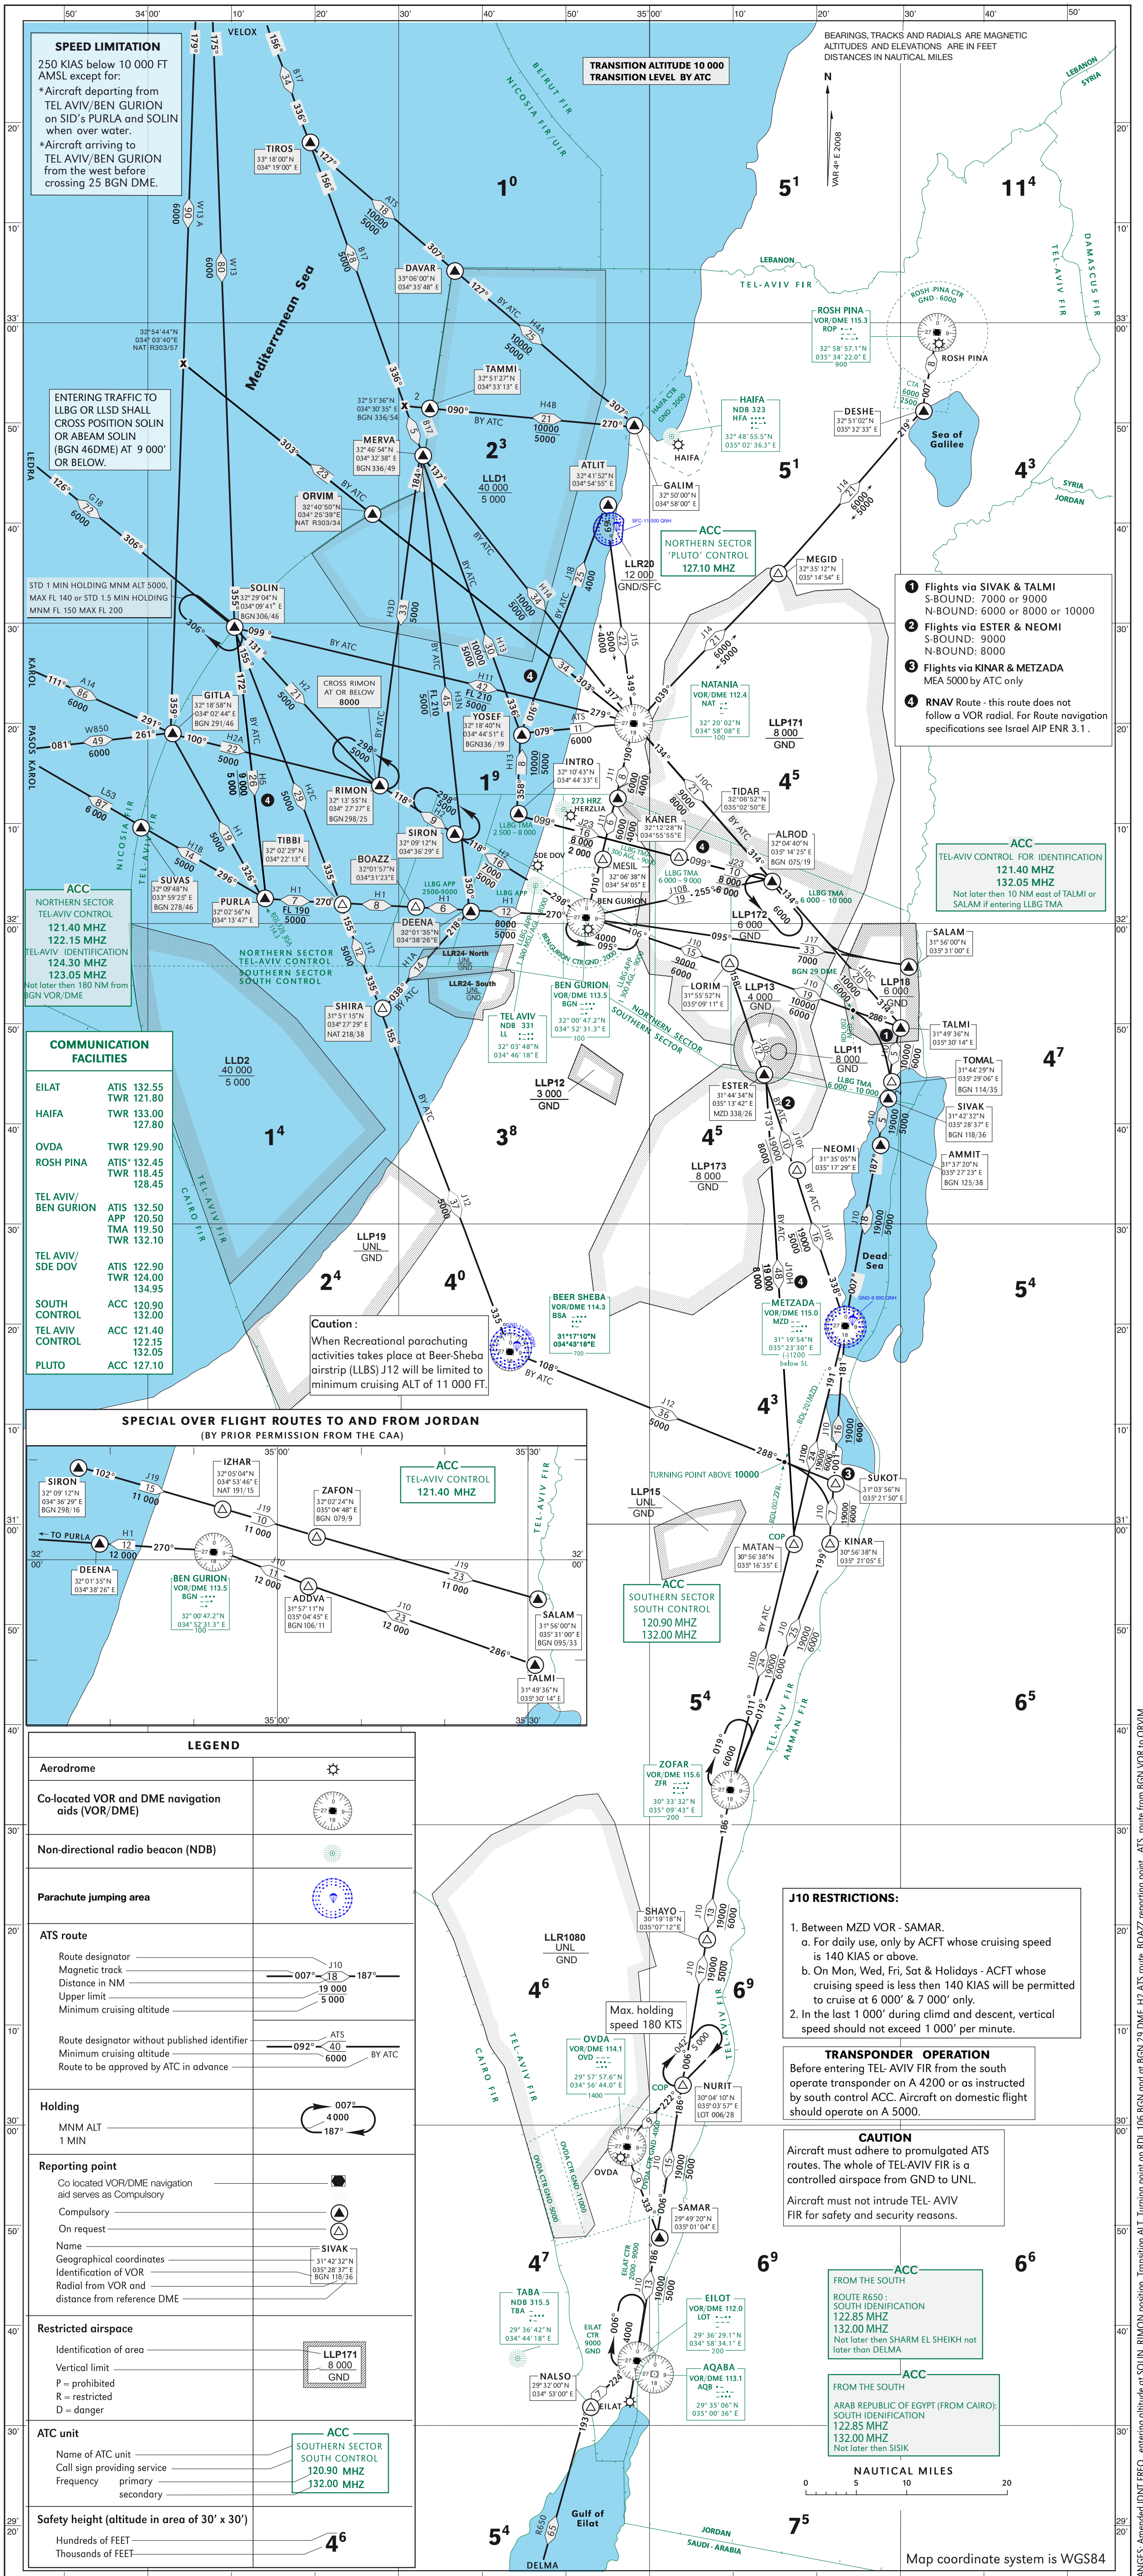

ENROUTE CHART

LOWER ATS ROUTES

FIR TEL AVIV