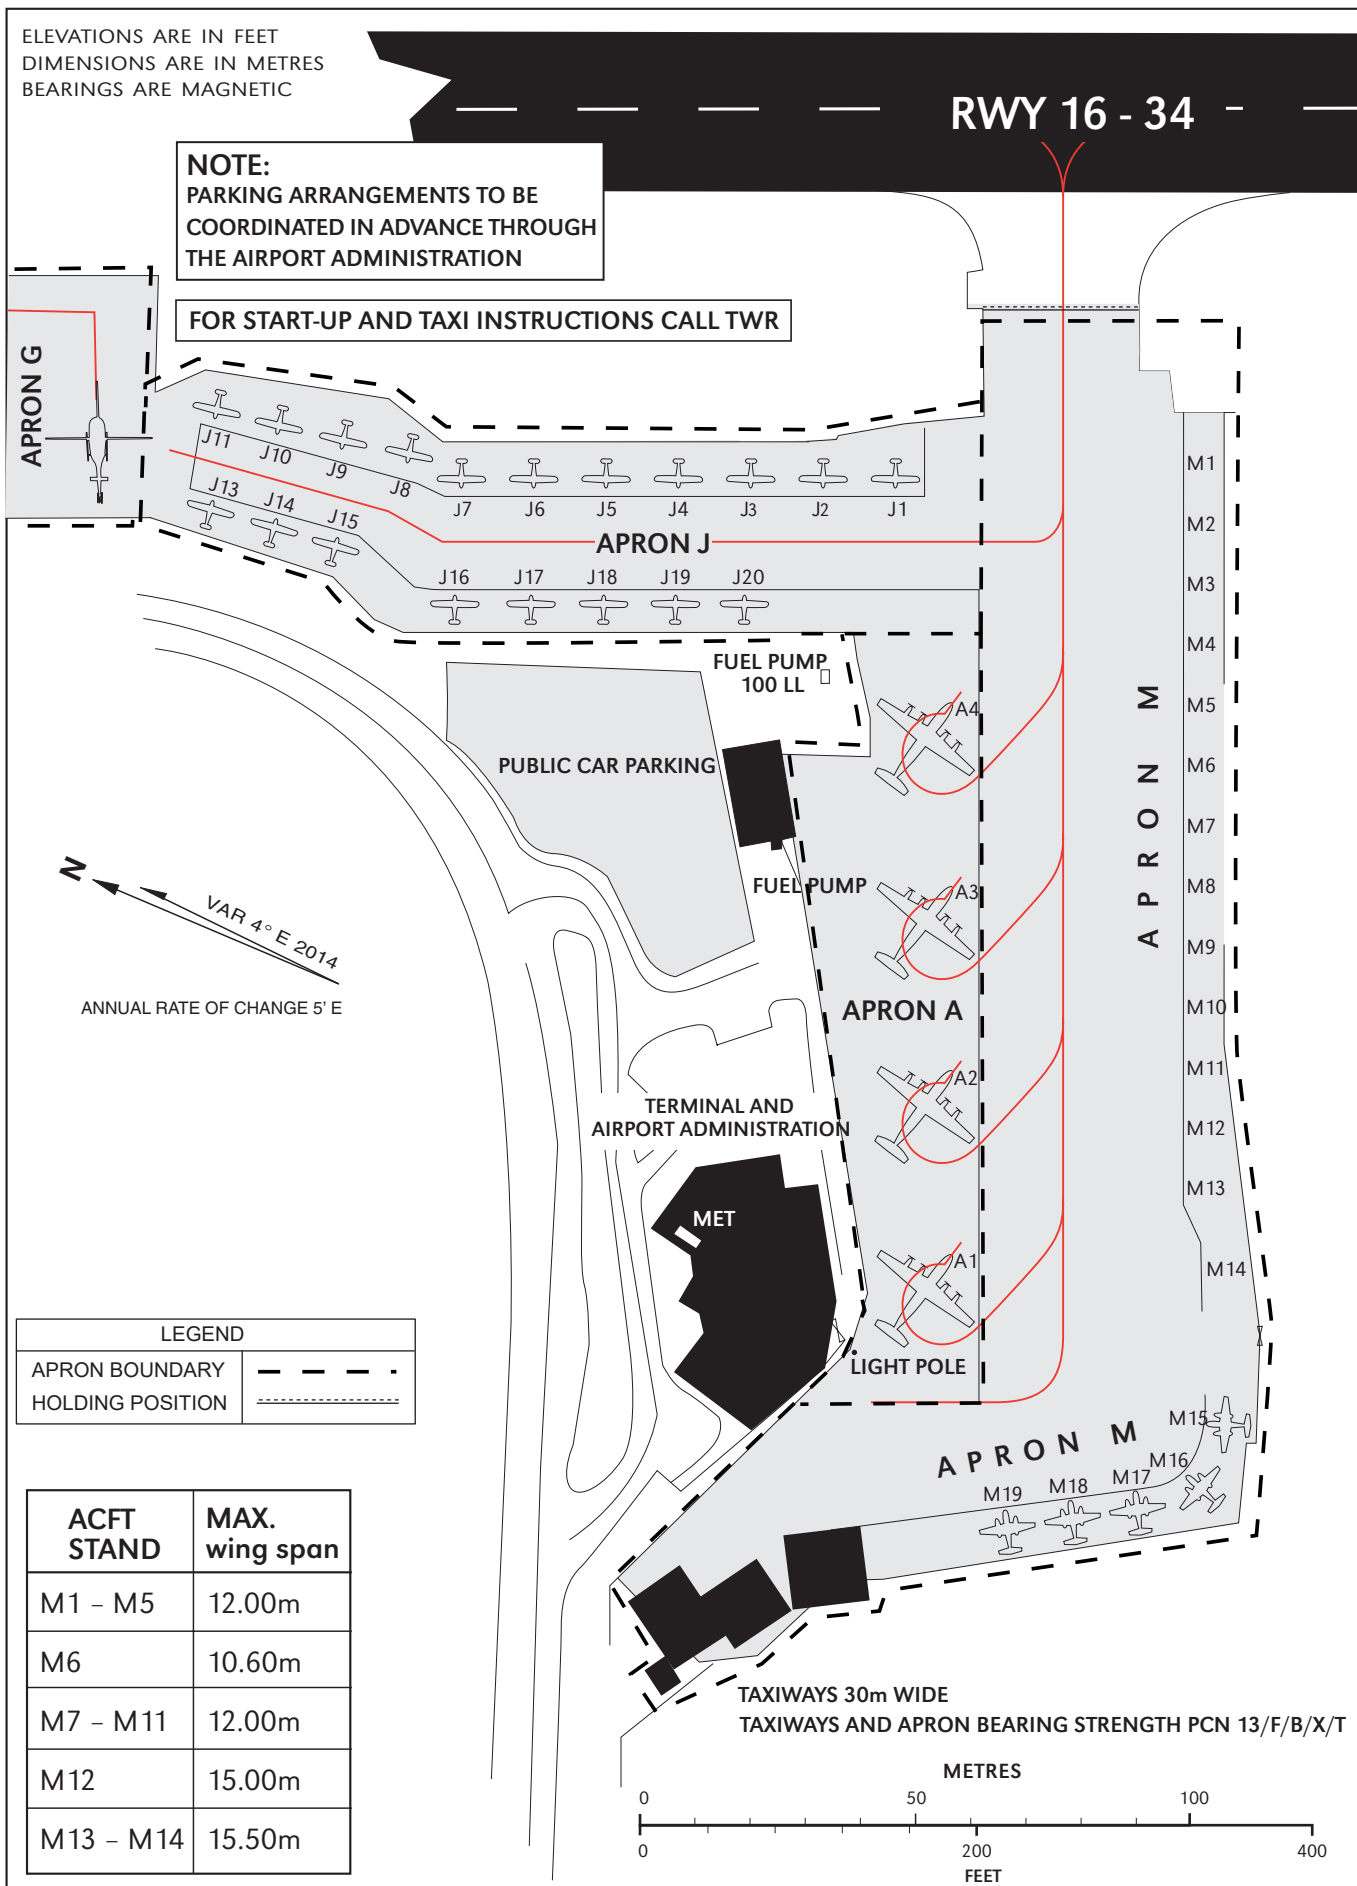

AIRCRAFT
PARKING CHART - ICAO

APRON ELEV 28 ft

TWR	133.00
	127.80

HAIFA (LLHA)

CHANGES: J12 Withdrawn