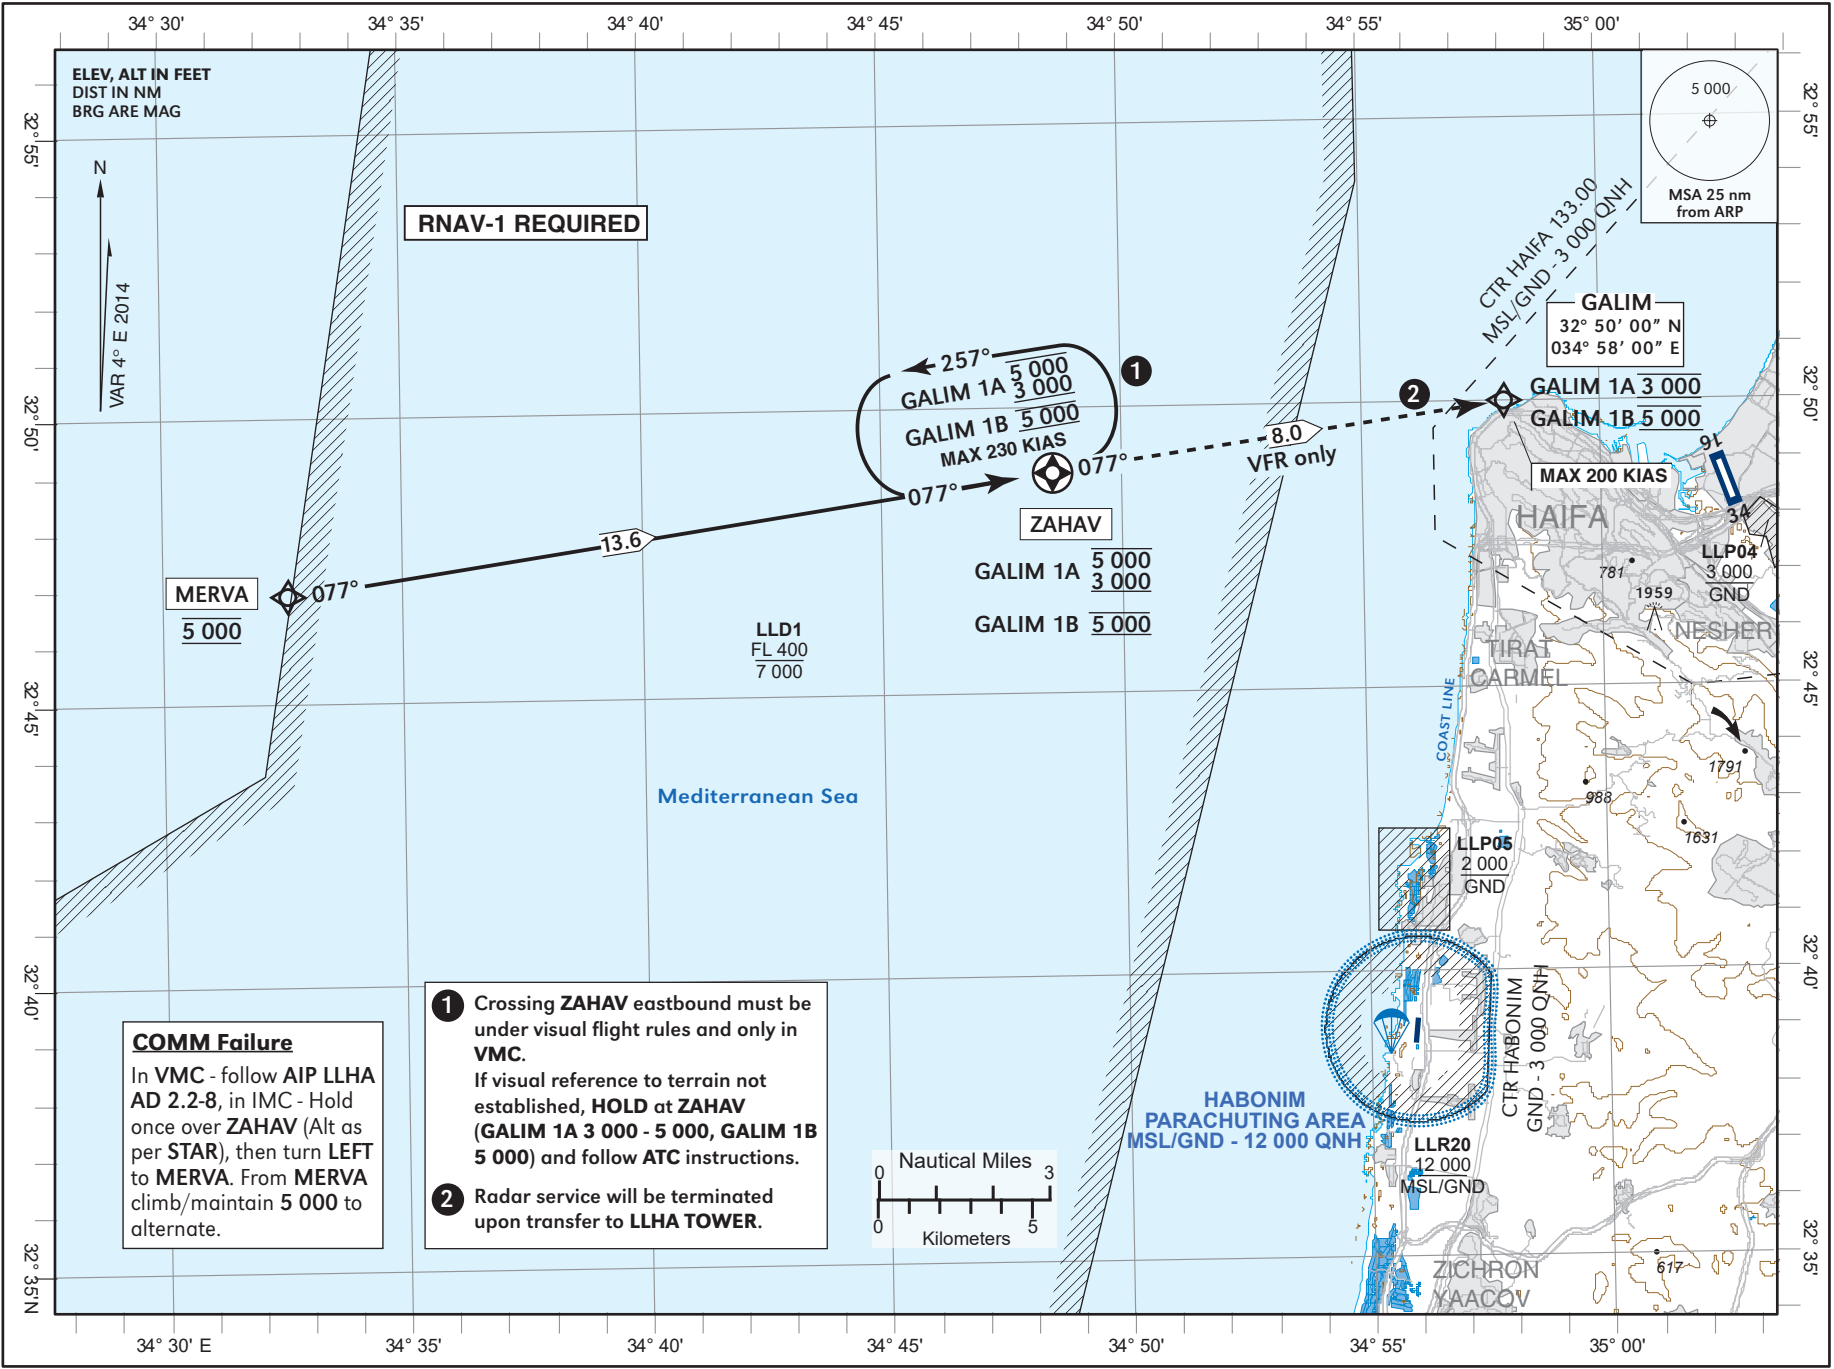

STANDARD ARRIVAL
CHART INSTRUMENT
(STAR) - ICAO

TRANSITION ALT 18 000

ACC IDENTIFICATION	121.40
HAIFA TWR	124.30
	133.00
	127.80

HAIFA (LLHA)
GALIM 1A, GALIM 1B

CHANGES: New chart

CAA

AMENDMENT 1/17