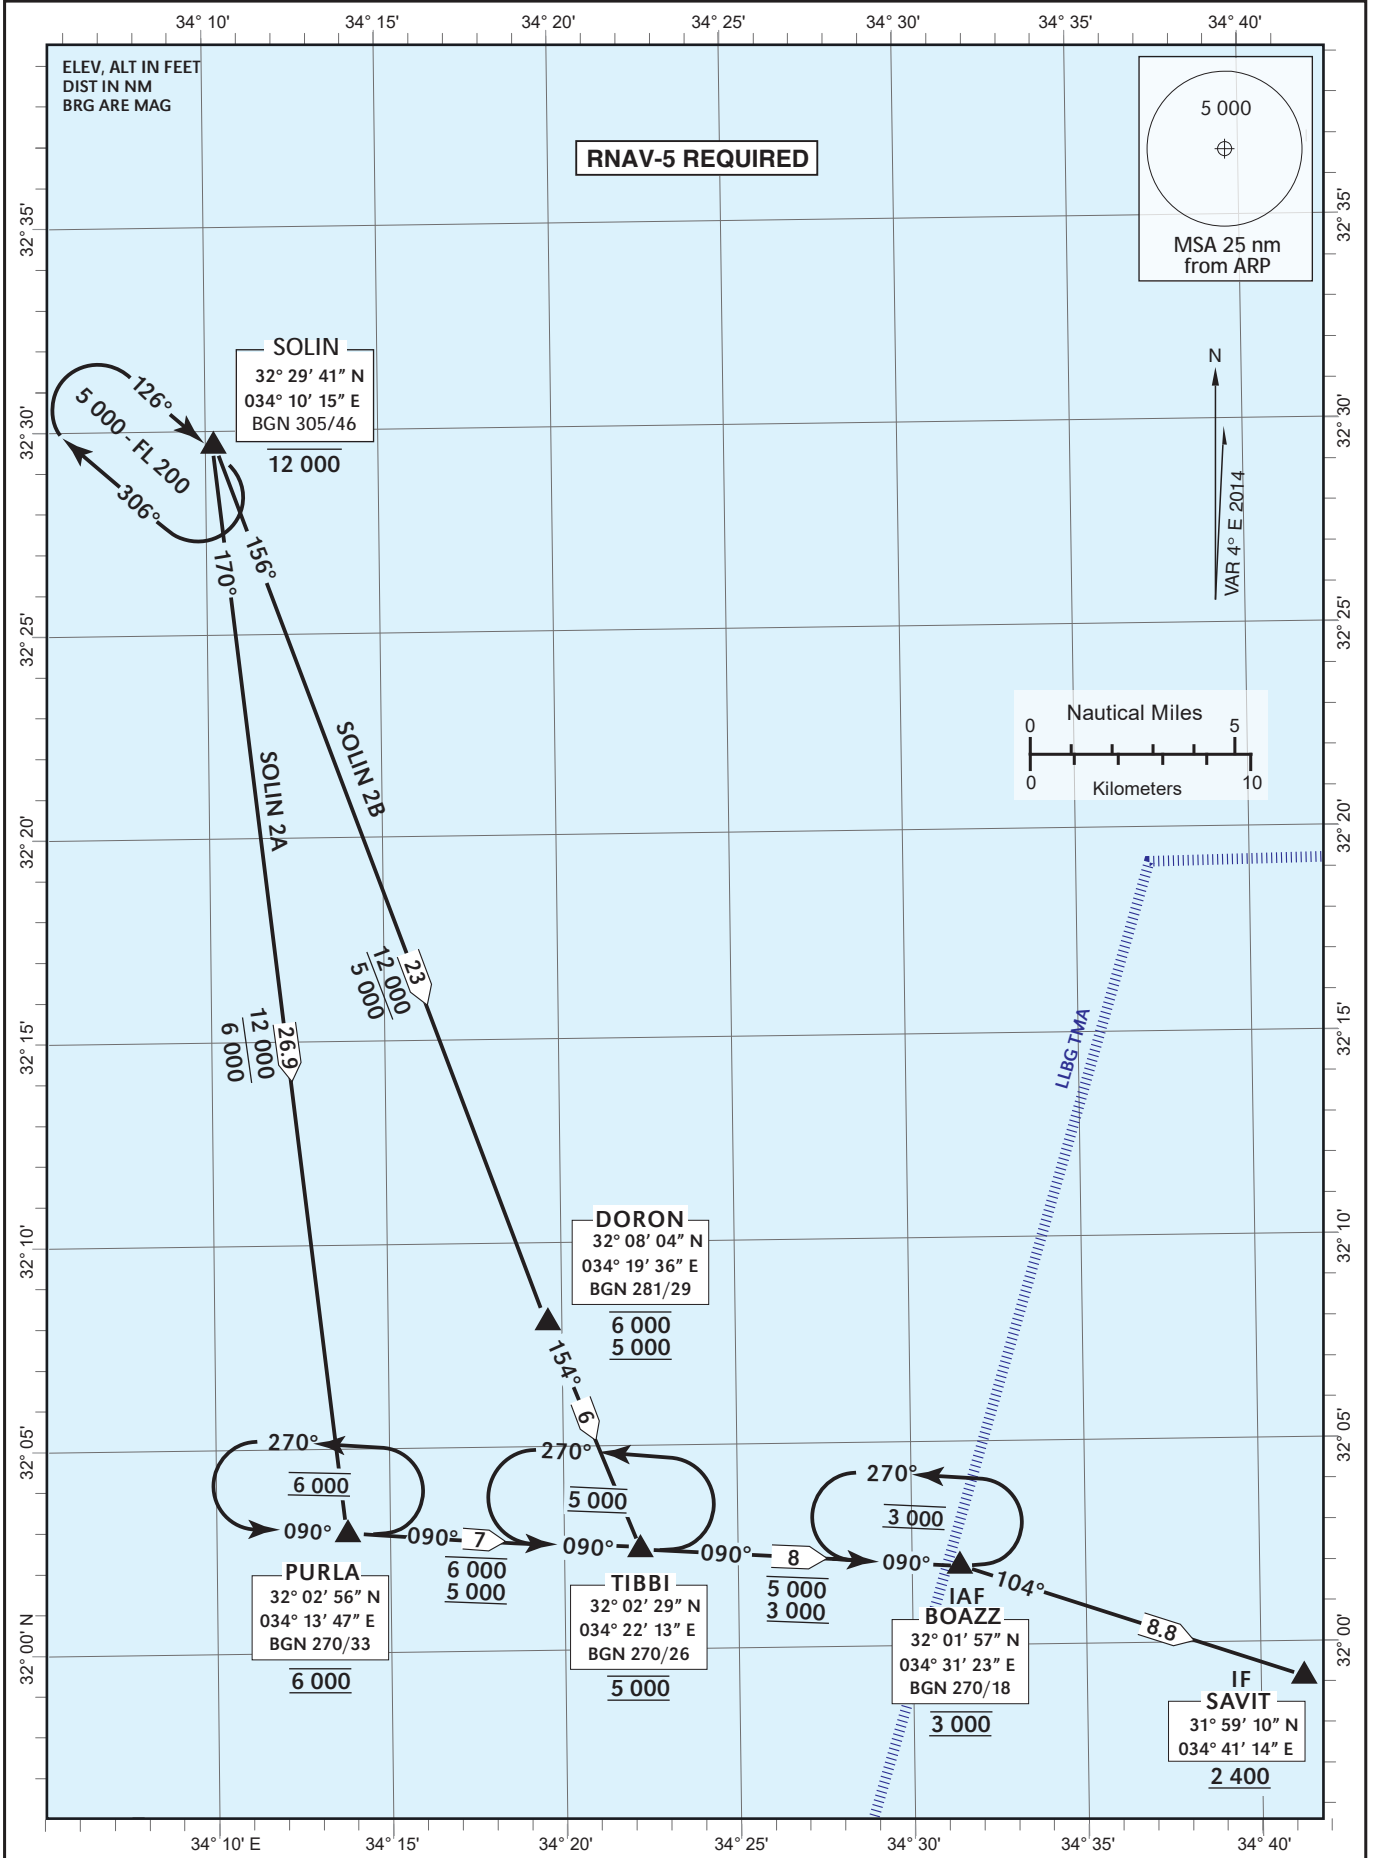

STANDARD ARRIVAL
CHART- INSTRUMENT
(STAR) - ICAO

TRANSITION ALT **18 000**

| | |
|-----|--------|
| ACC | 121.40 |
| APP | 120.50 |
| TWR | 134.60 |

TEL-AVIV / BEN-GURION (LLBG)
RWY 08
SOLIN 2A, SOLIN 2B

CHANGES: SAVIT WPT added, Holding@SOLIN. note