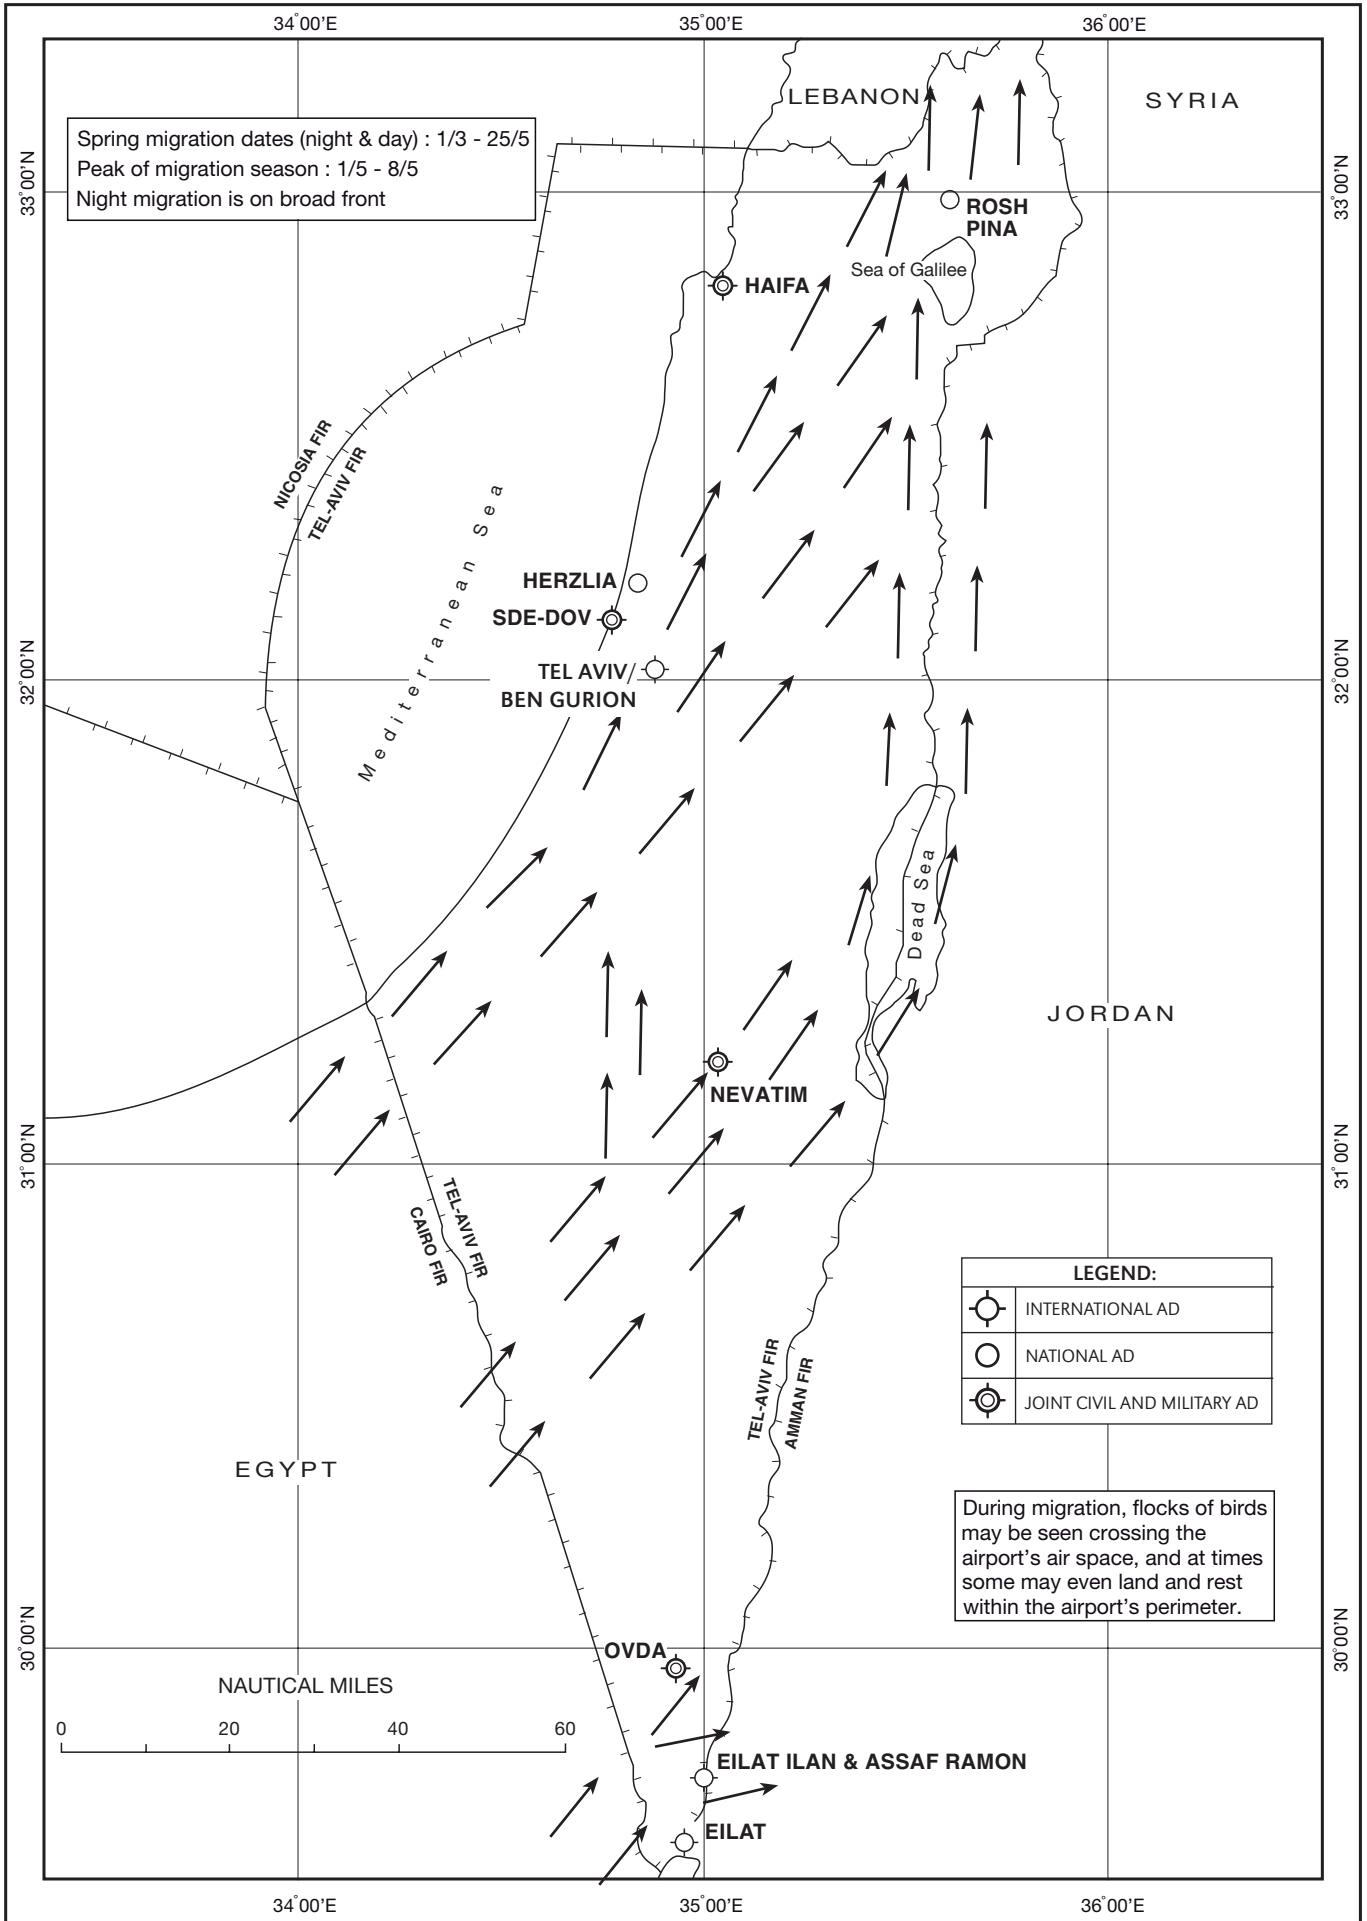

BIRD CONCENTRATIONS ROUTES DURING SPRING MIGRATION - INDEX CHART

CHANGES: Eilat / Ilan & Assaf Ramon AD and Nevatim / Negev AD added, Jerusalem AD withdrawn