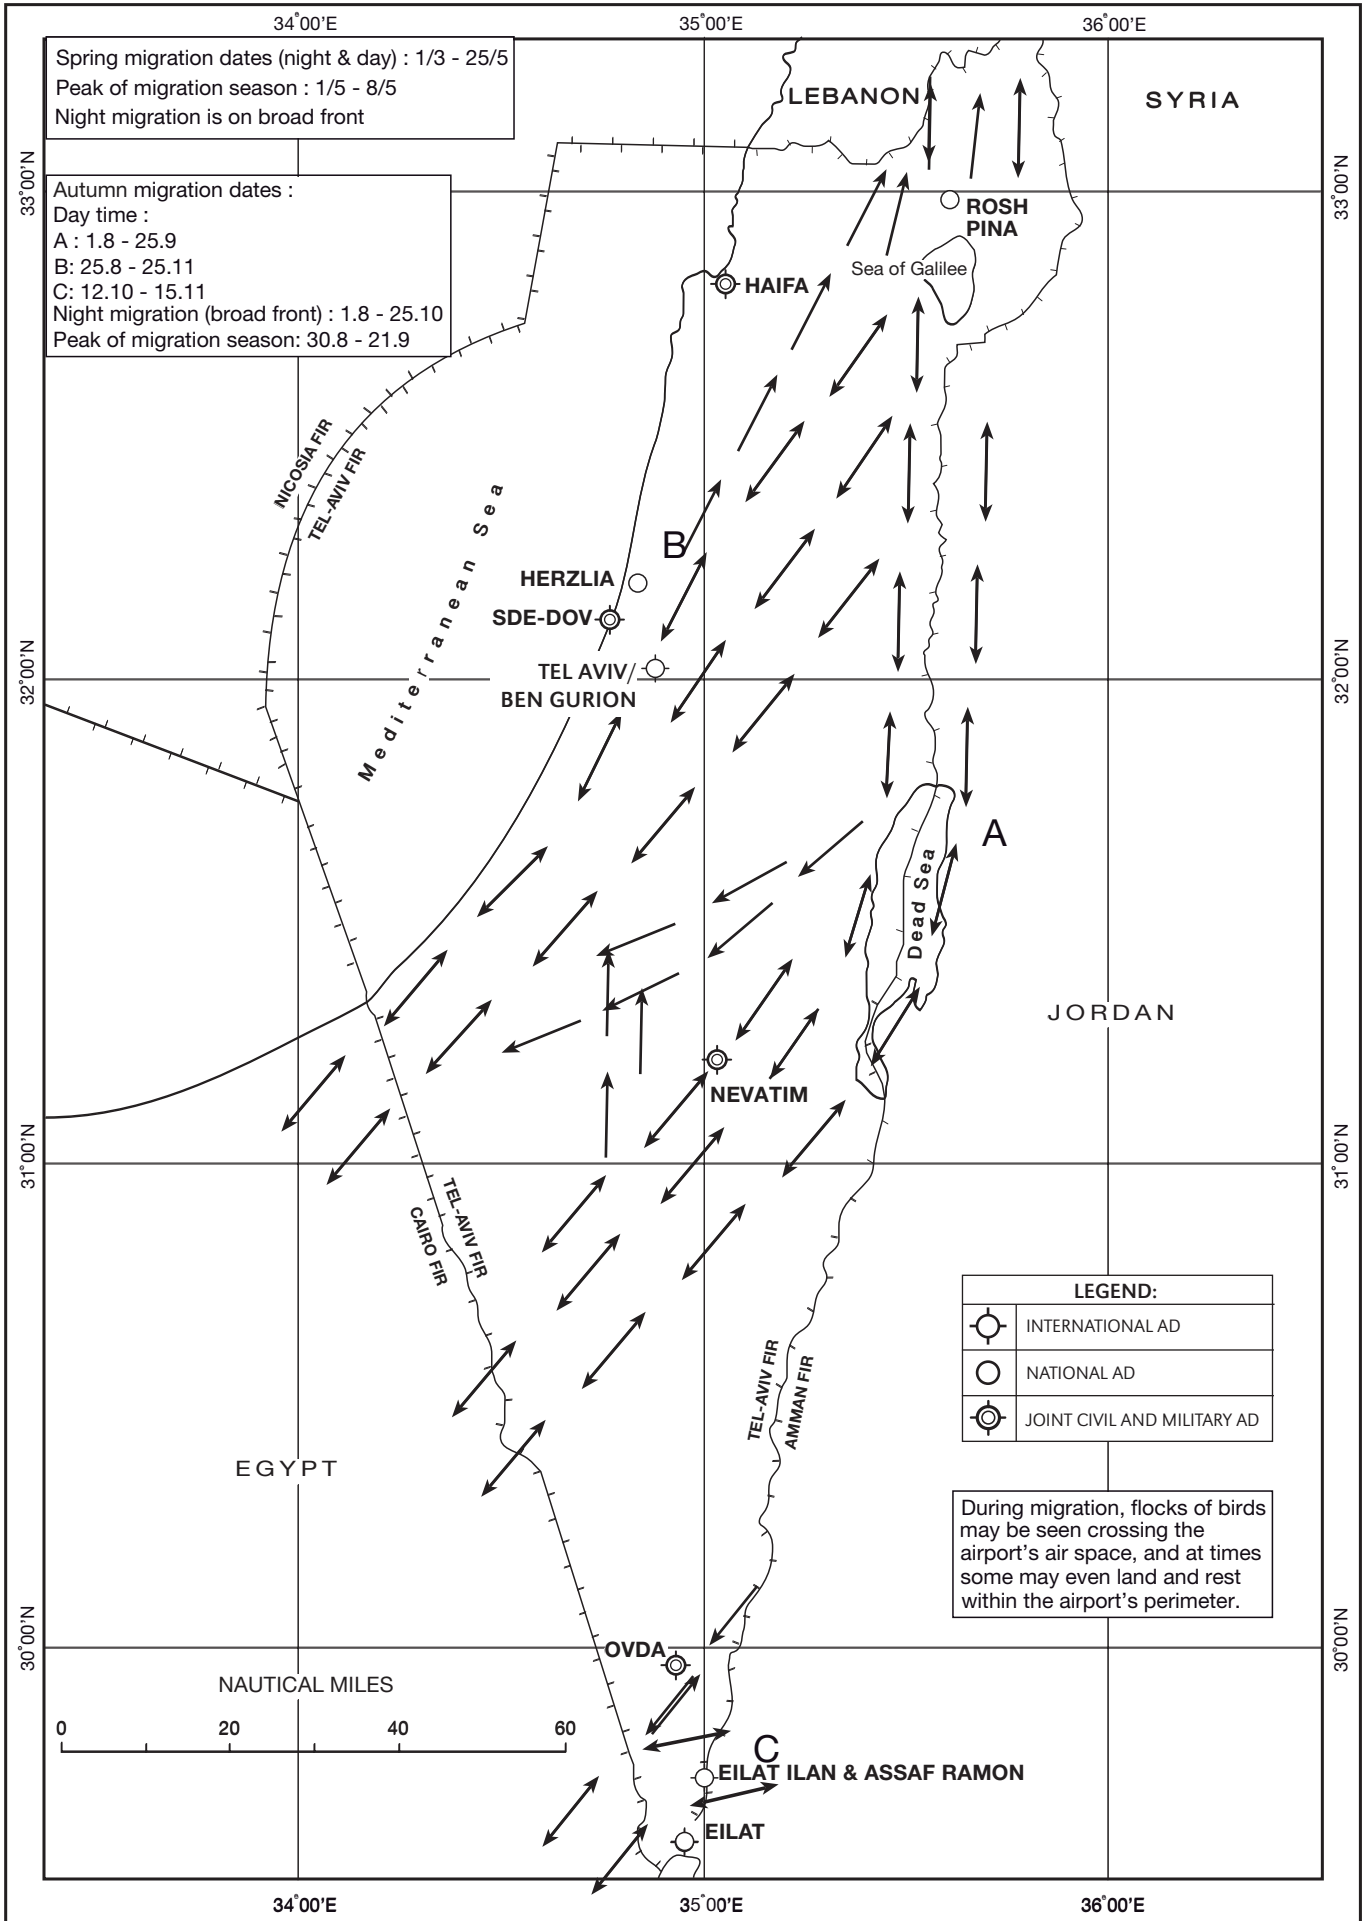

BIRD CONCENTRATIONS ROUTES DURING AUTUMN MIGRATION - INDEX CHART

CHANGES: Eilat / Ilan & Assaf Ramon AD and Nevatim / Negev AD added, Jerusalem AD withdrawn