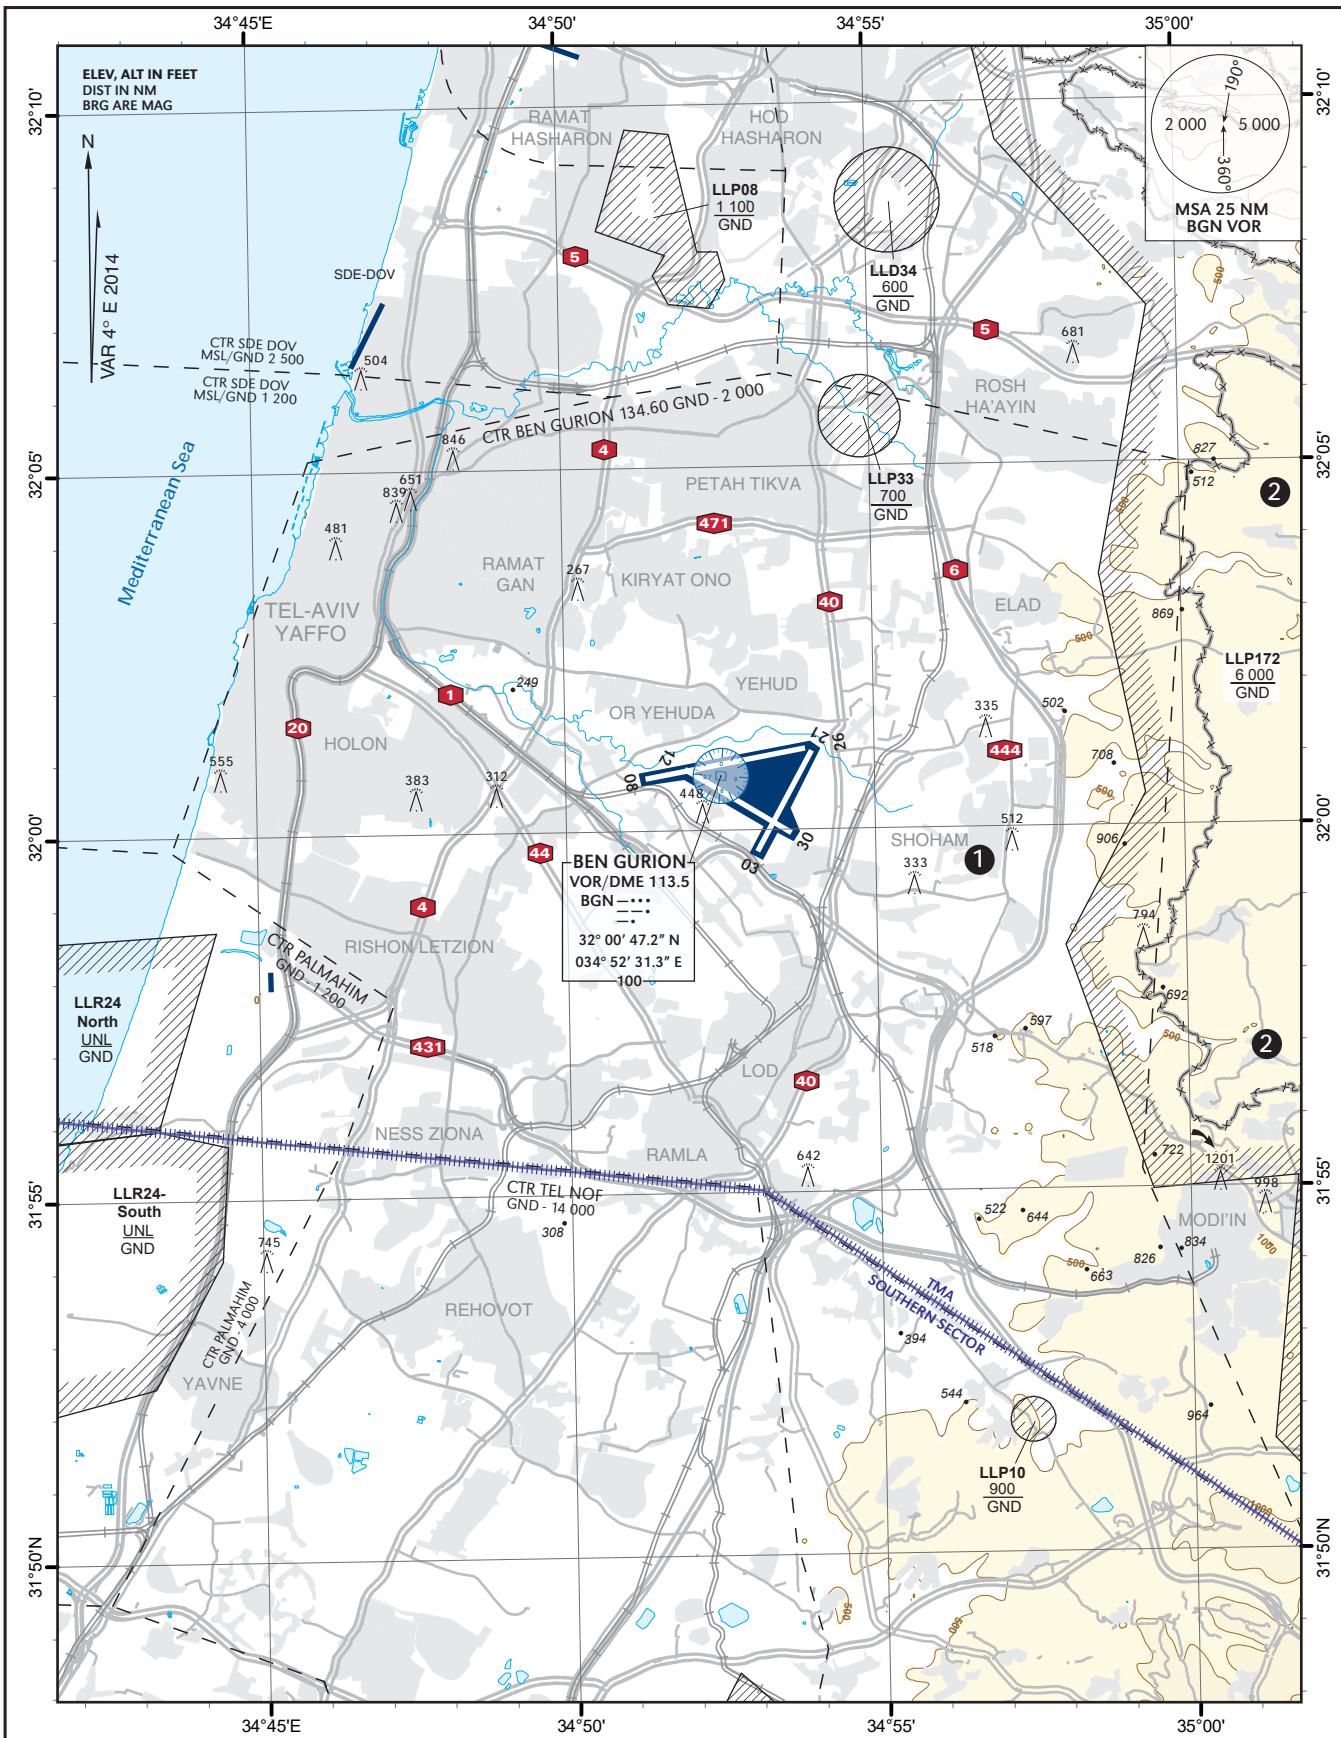

VISUAL APPROACH CHART-ICAO AD ELEV 134 ft

TWR 134.60  
DEP 120.50

TEL - AVIV / BEN GURION (LLBG)

**REMARK:**

- ① Flying over **SHOHAM** populated area should be avoided.
- ② **VFR** traffic crossing from South to North and vice versa at max 1 300 **QNH EAST** of **AD**.