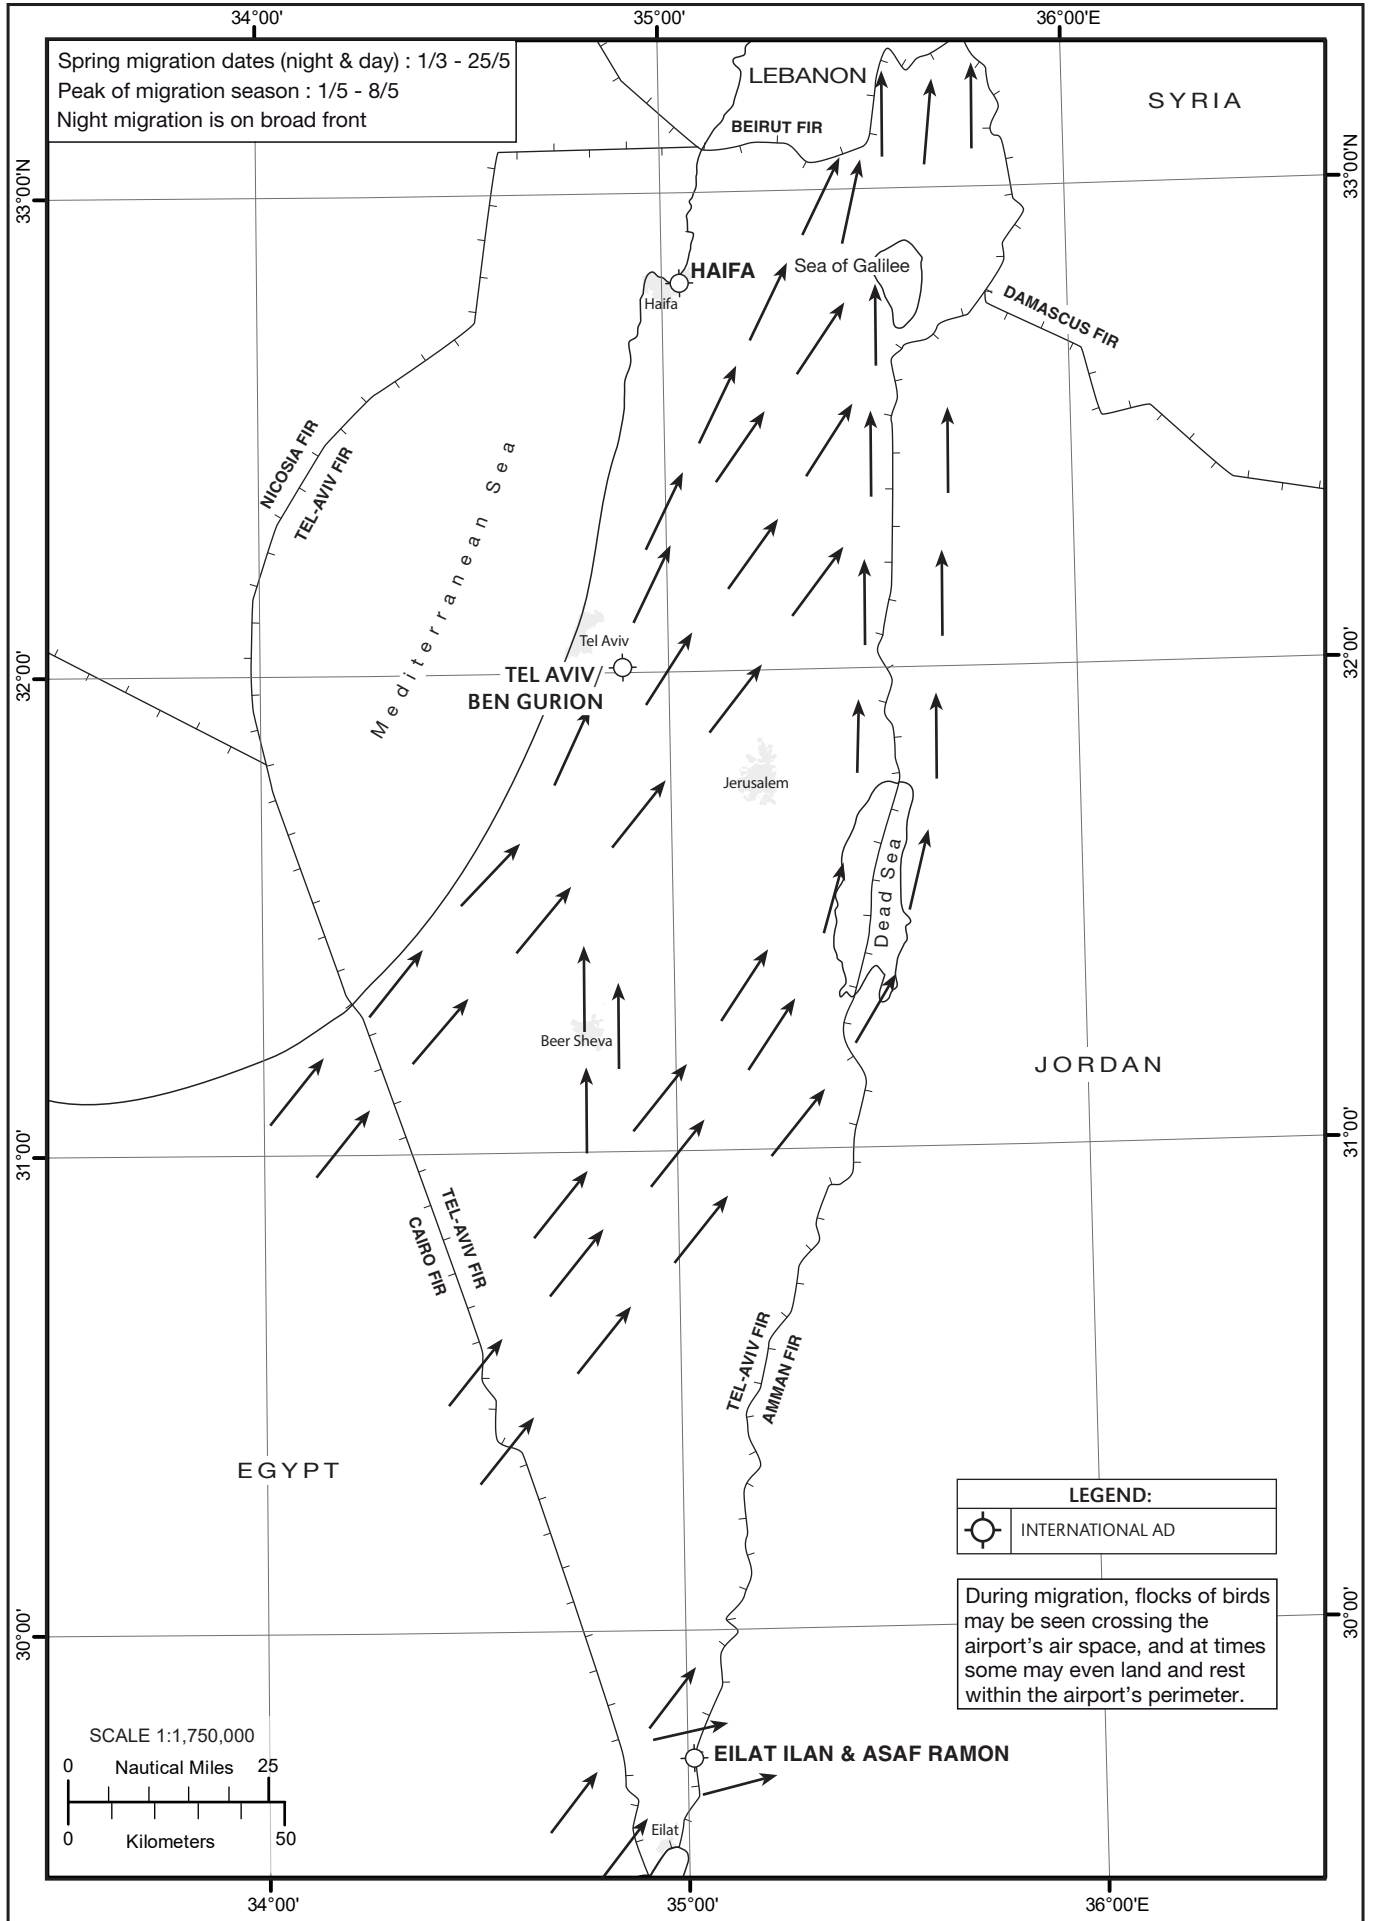

BIRD CONCENTRATIONS ROUTES DURING SPRING MIGRATION - INDEX CHART

CHANGES: Nevatim AD + Eilat AD, Sde-Dov AD, Ovda AD, National AD's withdrawn. Haifa AD changed to International AD only.

**LEFT BLANK INTENTIONALLY**