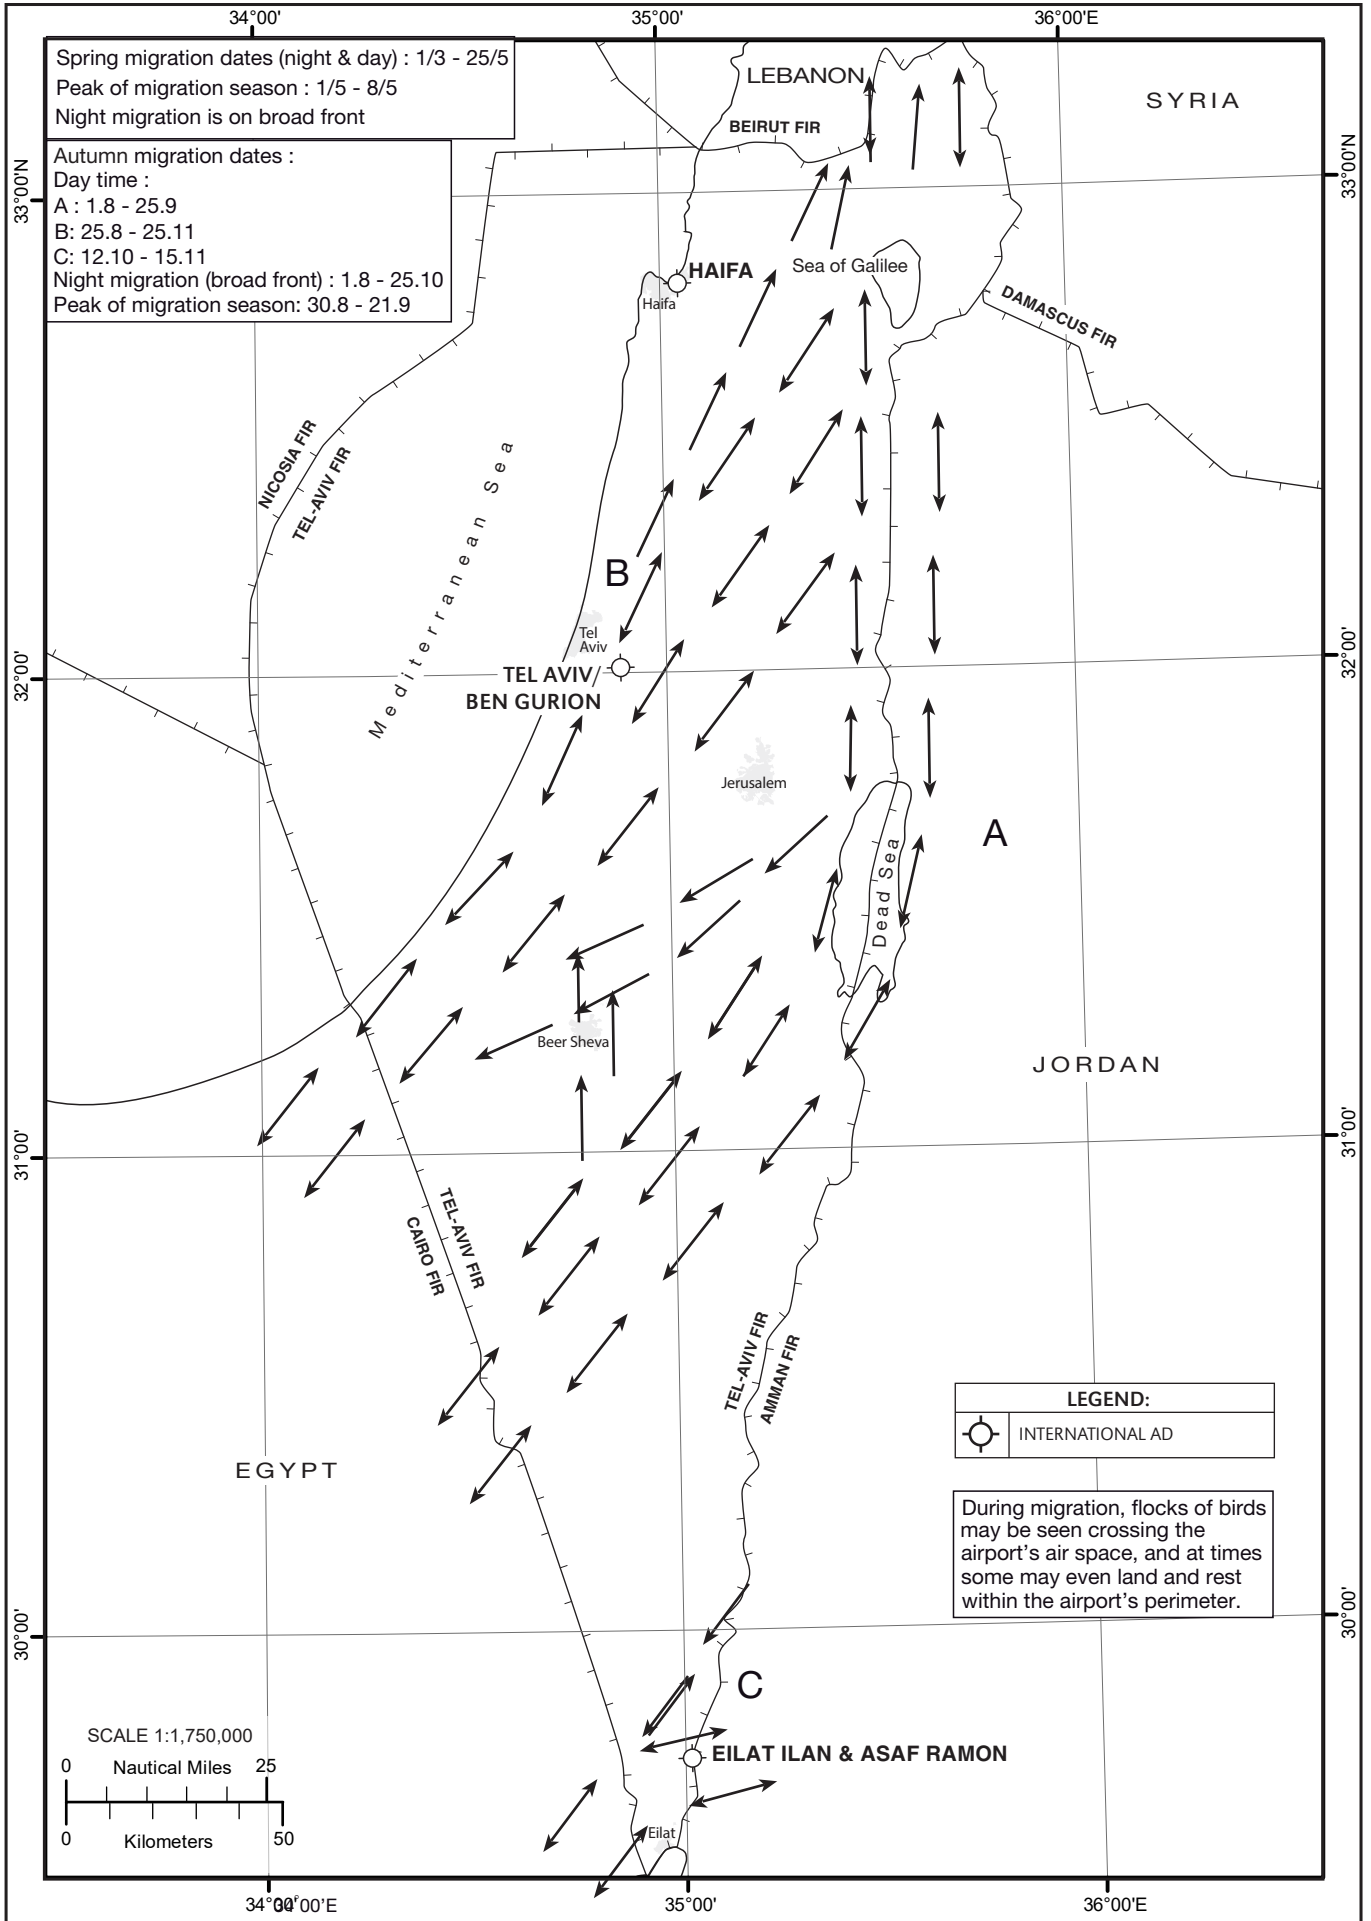

BIRD CONCENTRATIONS ROUTES DURING AUTUMN MIGRATION - INDEX CHART

CHANGES: Nevatim AD + Eilat AD, Sde-Dov AD, Ovda AD, National AD's withdrawn. Haifa AD changed to International AD only.

**LEFT BLANK INTENTIONALLY**