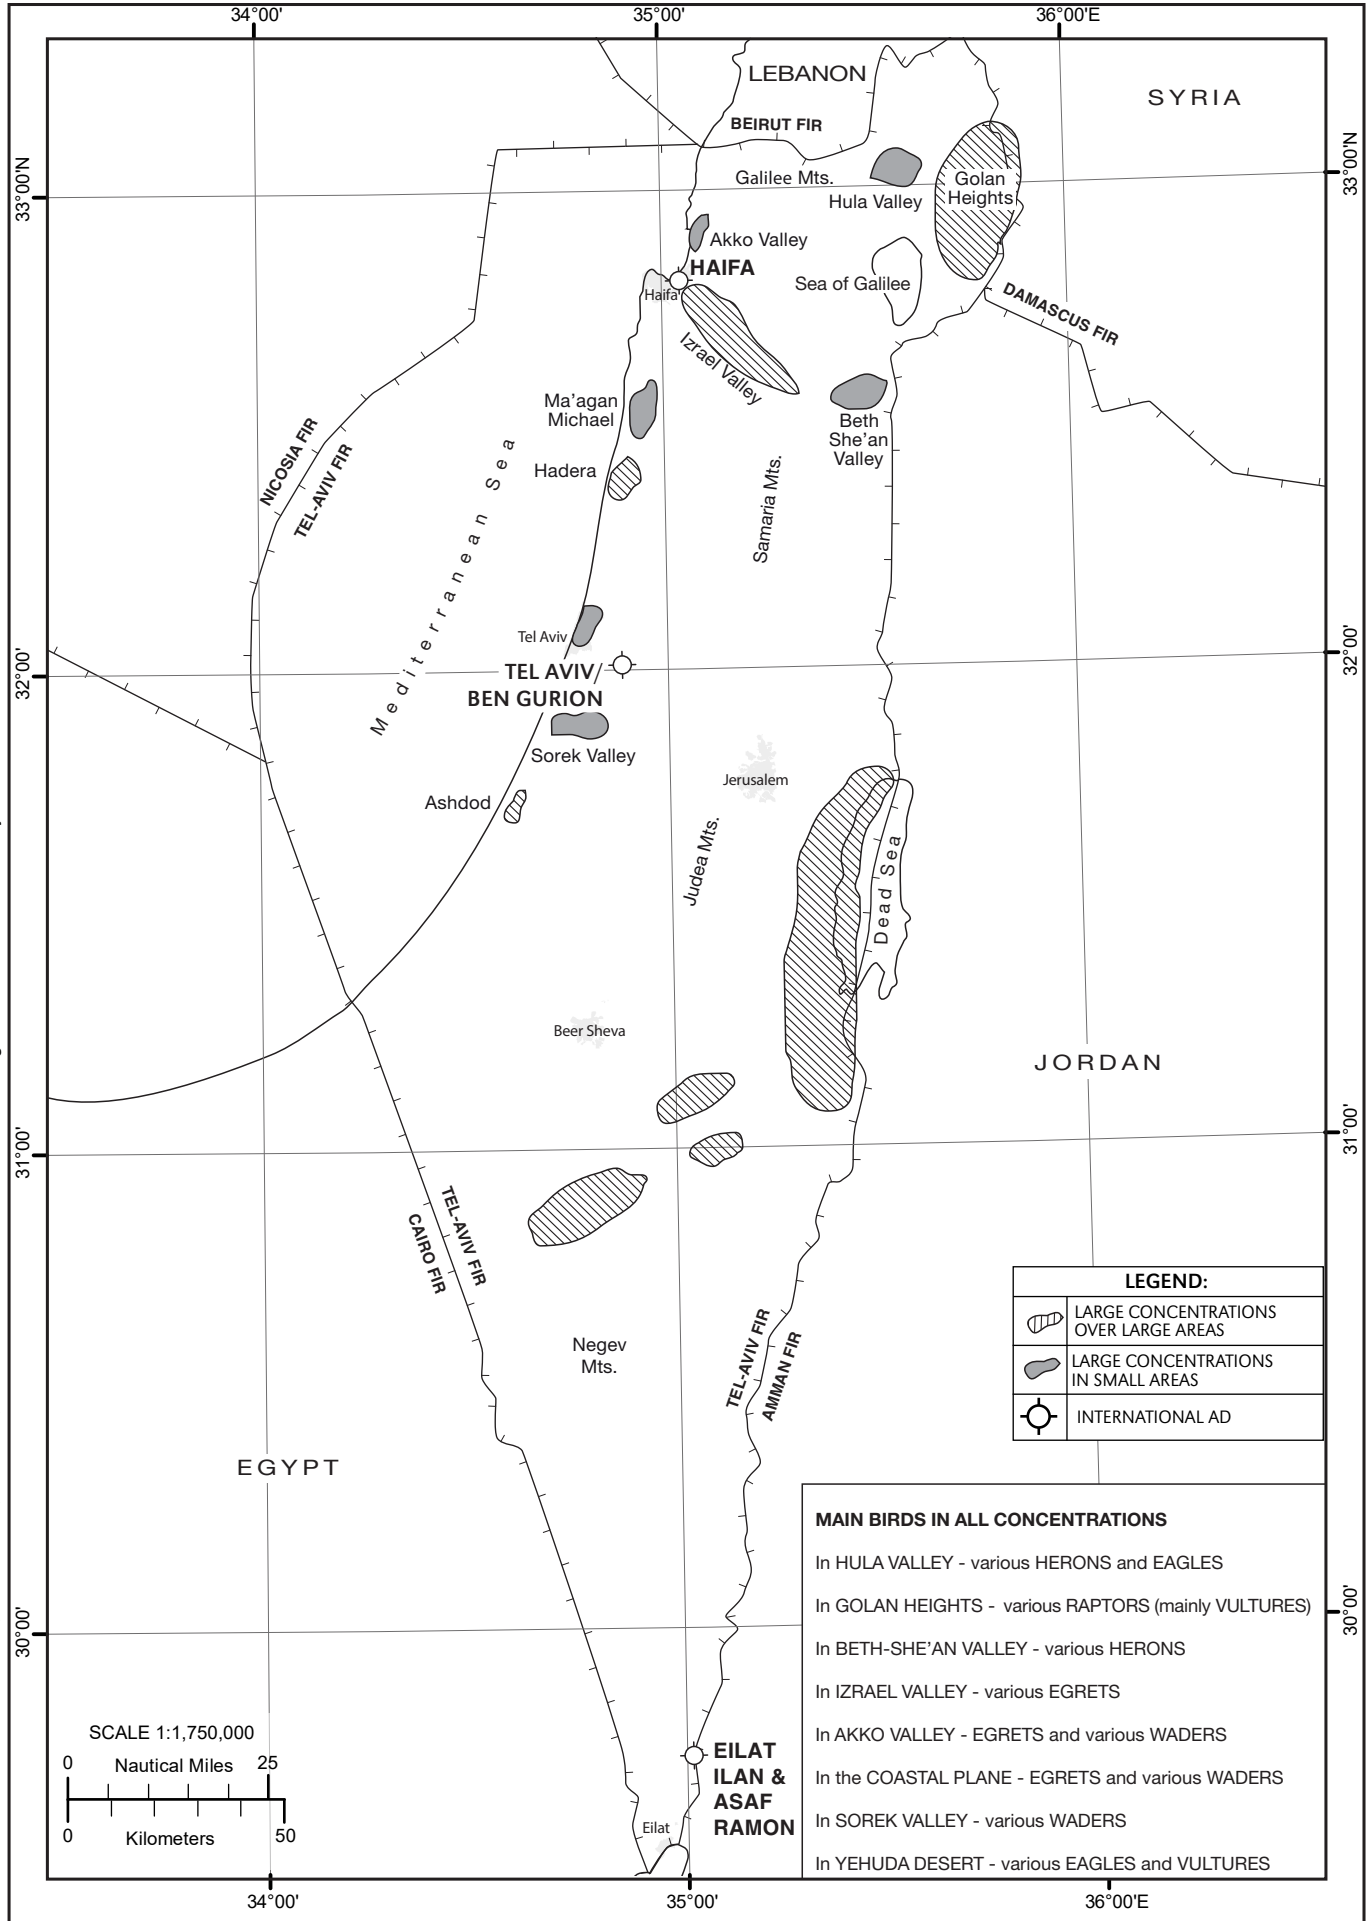

BIRD CONCENTRATIONS AND AREAS WITH SENSITIVE FAUNA (MARCH-JUNE) - INDEX CHART

CHANGES: Nevatim AD + Eilat AD, Sde-Dov AD, Ovdia AD, National AD's withdrawn. Haifa AD changed to International AD only.

LEFT BLANK INTENTIONALLY