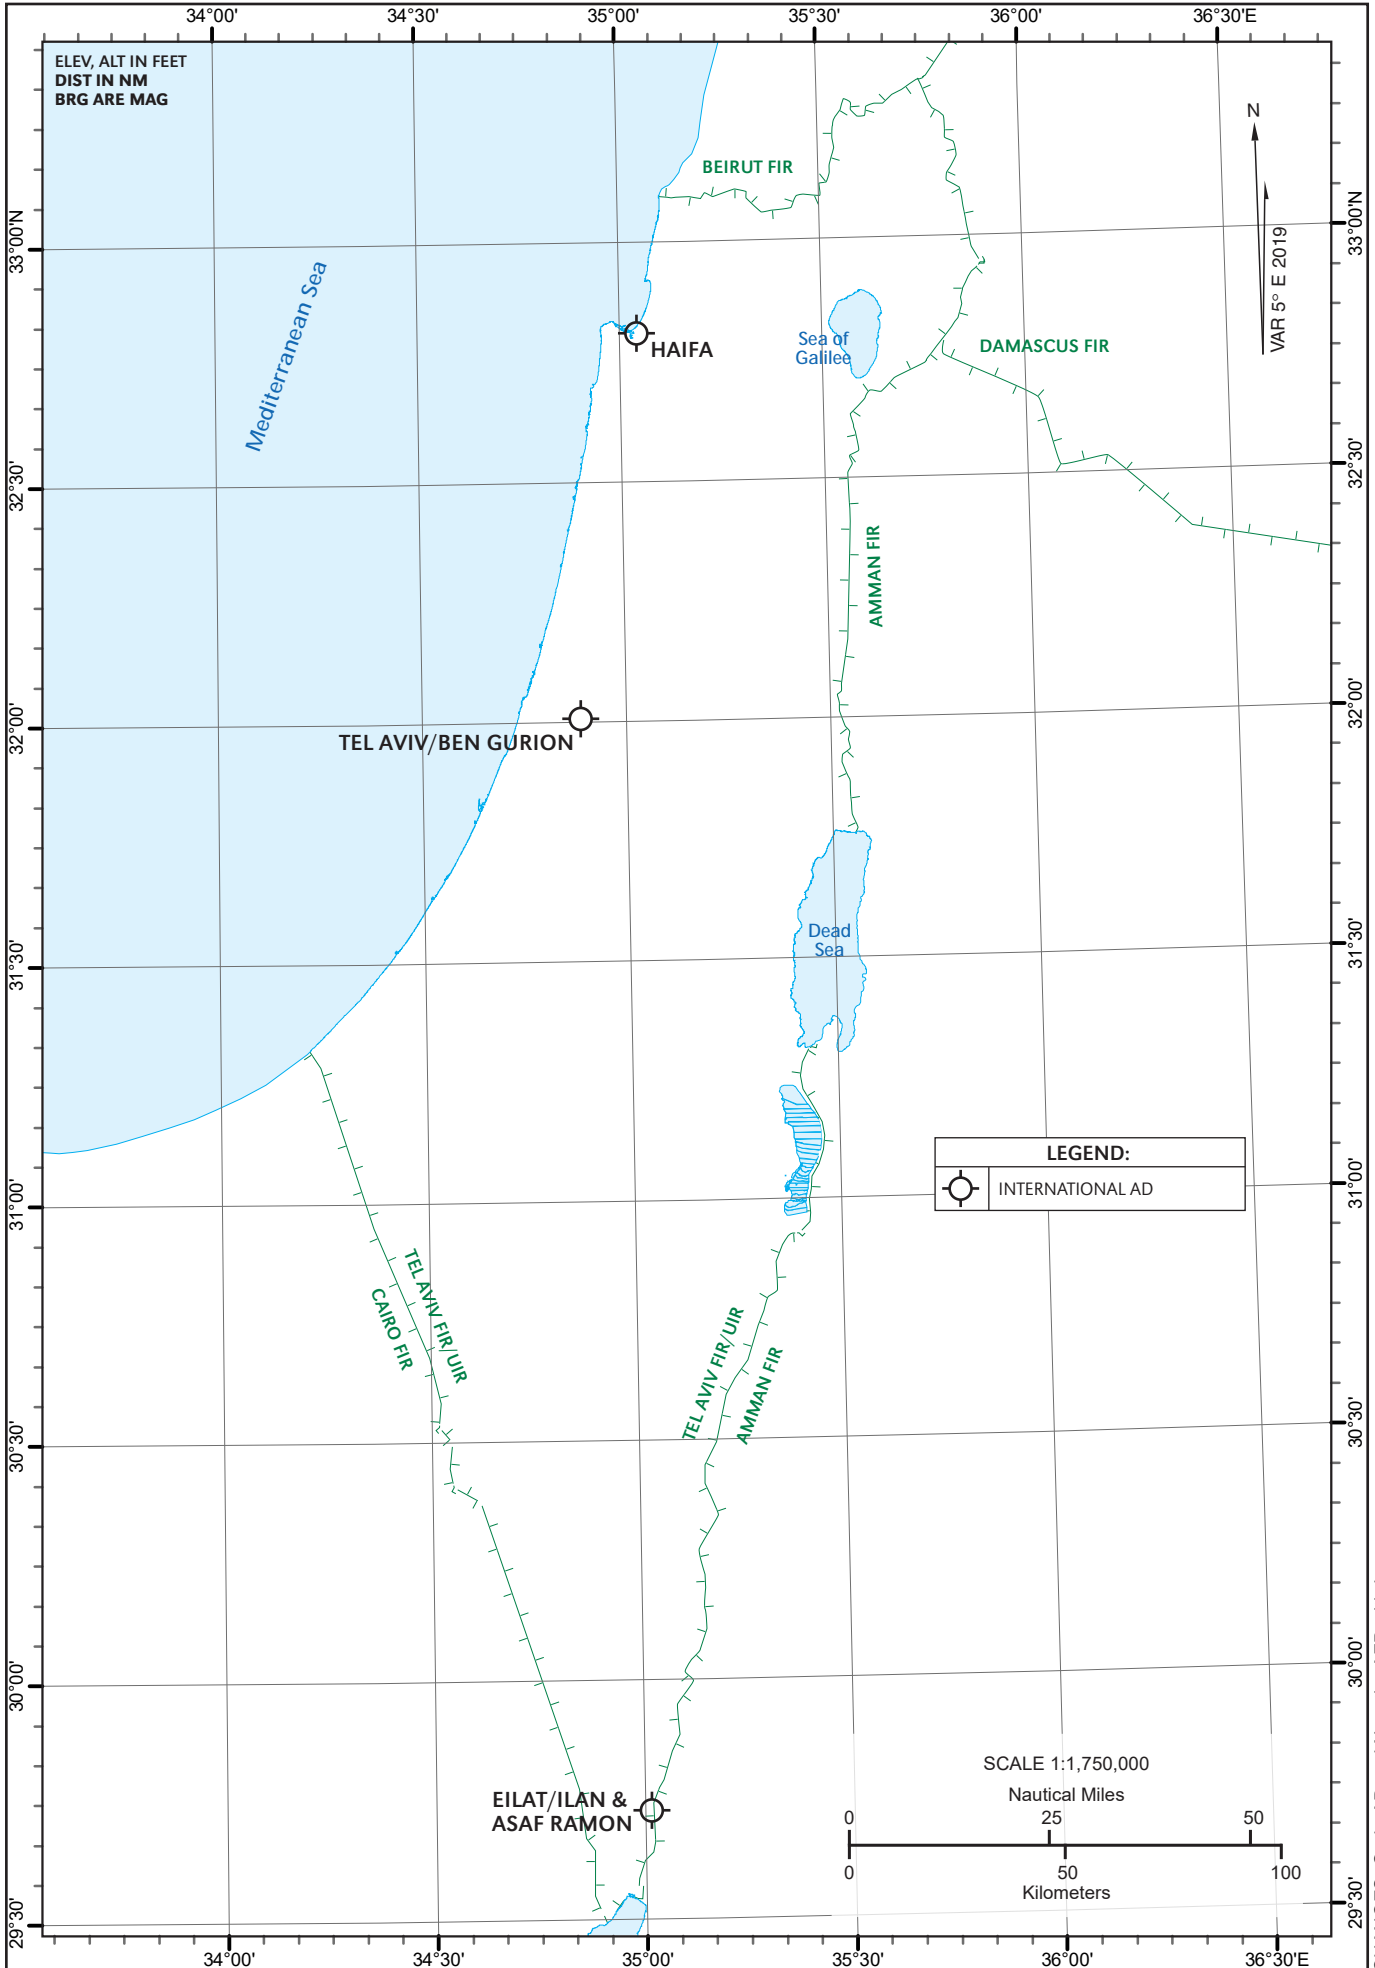

AD 1.3 INDEX TO AERODROMES AND HELIPORTS

Aerodrome/heliport name Location indicator	Type of traffic permitted to use the aerodrome/heliport			Reference to AD Section and remarks
	International – National (INTL-NTL)	IFR-CVFR	S = Scheduled NS = Non - scheduled P = Private	
1	2	3	4	5
Aerodromes:				
HAIFA LLHA	INTL-NTL	CVFR	S-NS-P	AD 2.2
TEL-AVIV/BEN-GURION LLBG	INTL-NTL	IFR-CVFR	S-NS-P	AD 2.5
EILAT/ILAN & ASAF RAMON LLER	INTL-NTL	IFR-CVFR	S-NS-P	AD 2.7
Heliports:				
NIL				

AERODROMES AND HELIPORTS INDEX - CHART

CHANGES: Ovda AD and Nevatim AFB withdrawn