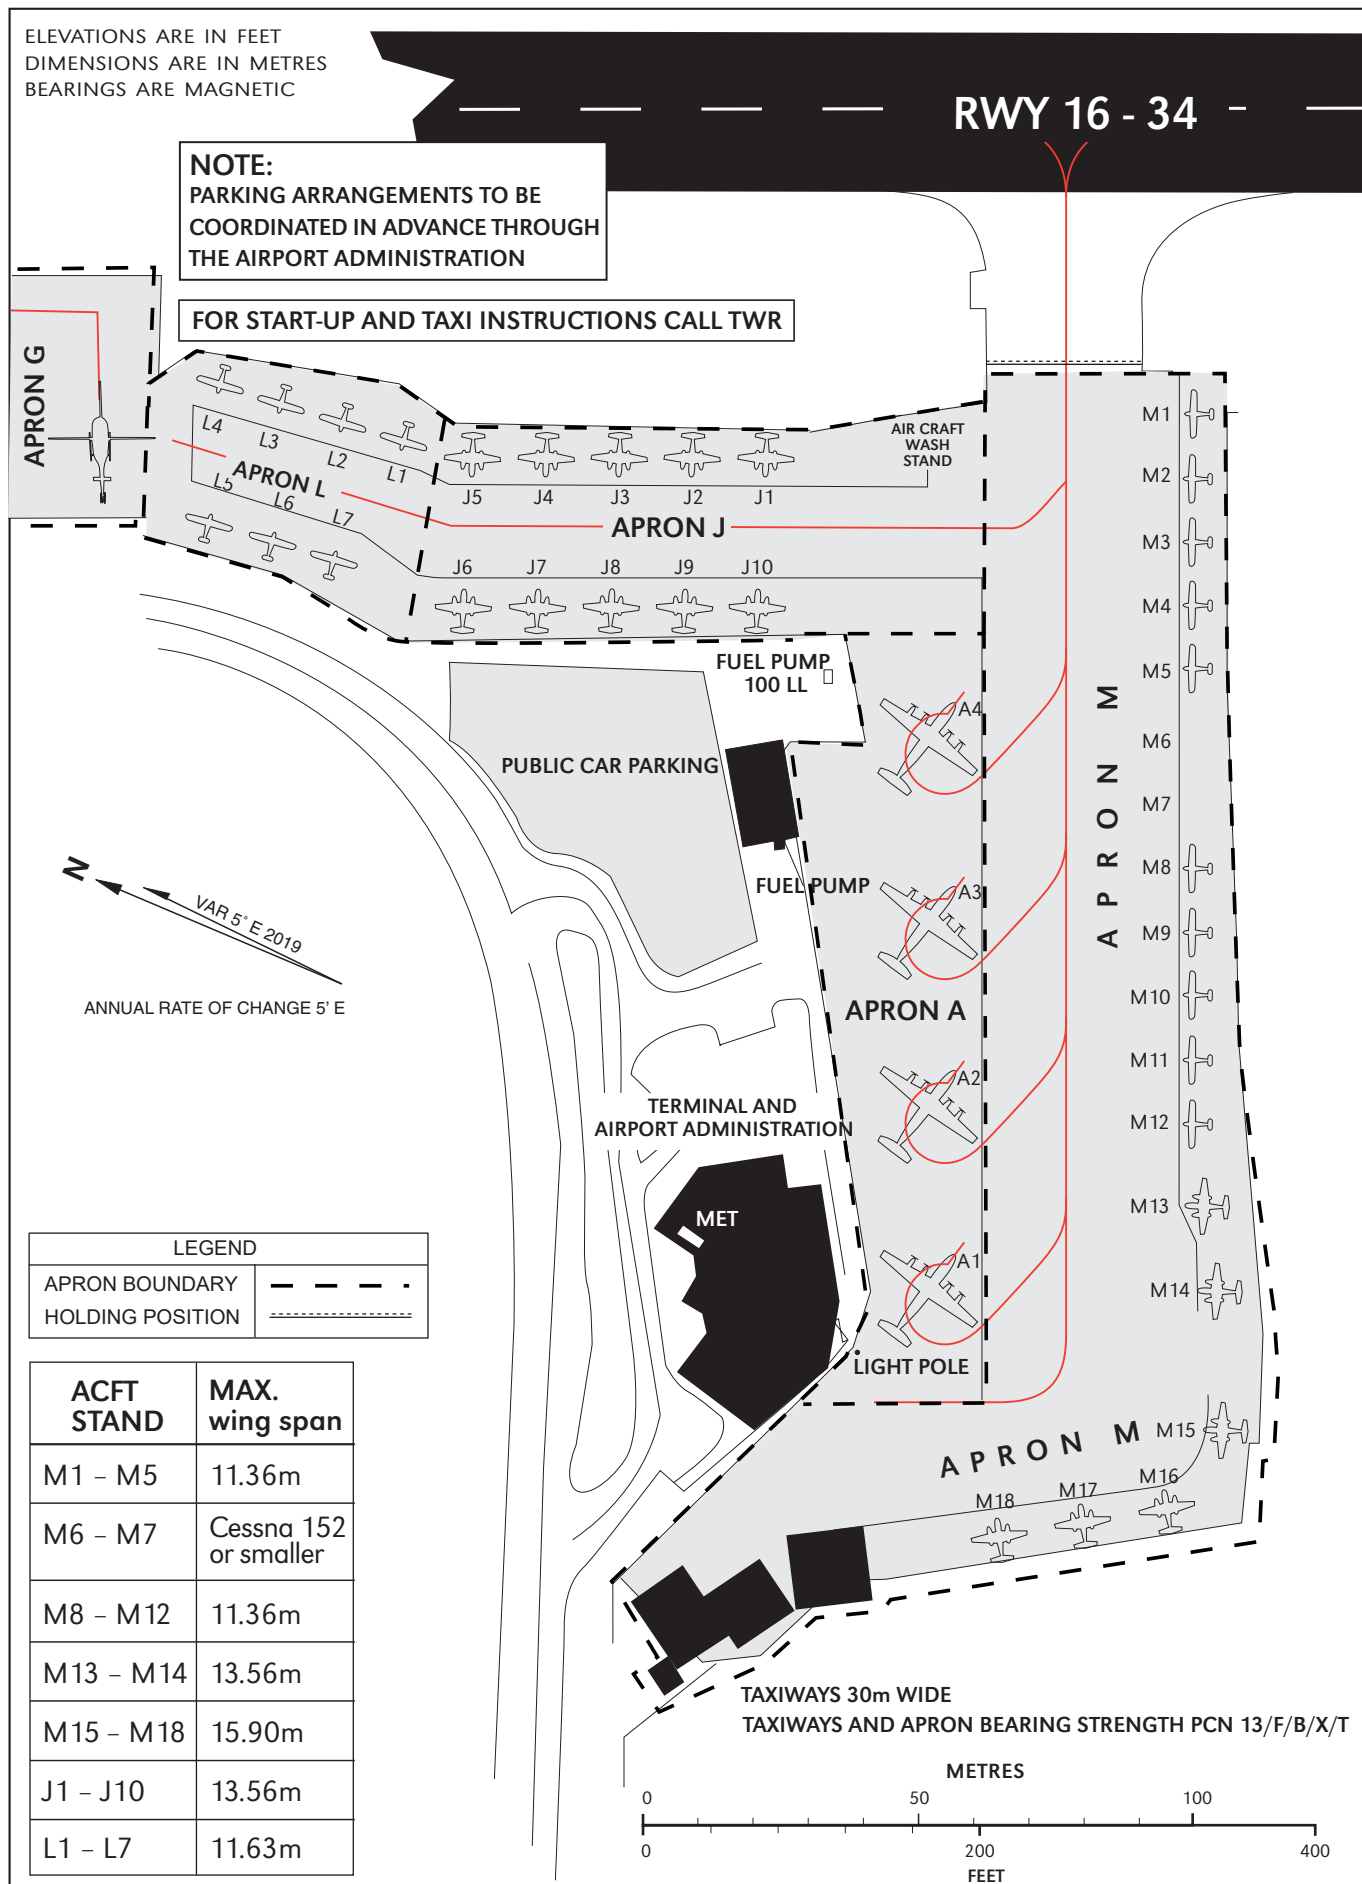

AIRCRAFT
PARKING CHART - iCAO

APRON ELEV 28 ft

TWR	133.00
	127.80

HAIFA (LLHA)

CHANGES: Apron J stands 8-15 changed to Apron L, Apron A, J and M updated, wing span limitation updated, MAG VAR updated.

LEFT BLANK INTENTIONALLY